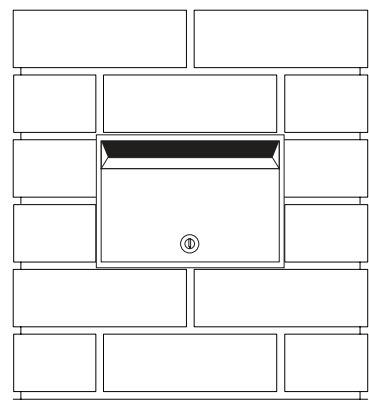

# Allora

A4 Front Opening Set

## Instructions

**SLEEVE FITS INTO  
1 BRICK WIDE BY 2  
BRICK HIGH CAVITY**

Build up brickwork to  
desired height and set  
letterbox in place

Complete remaining  
brickwork