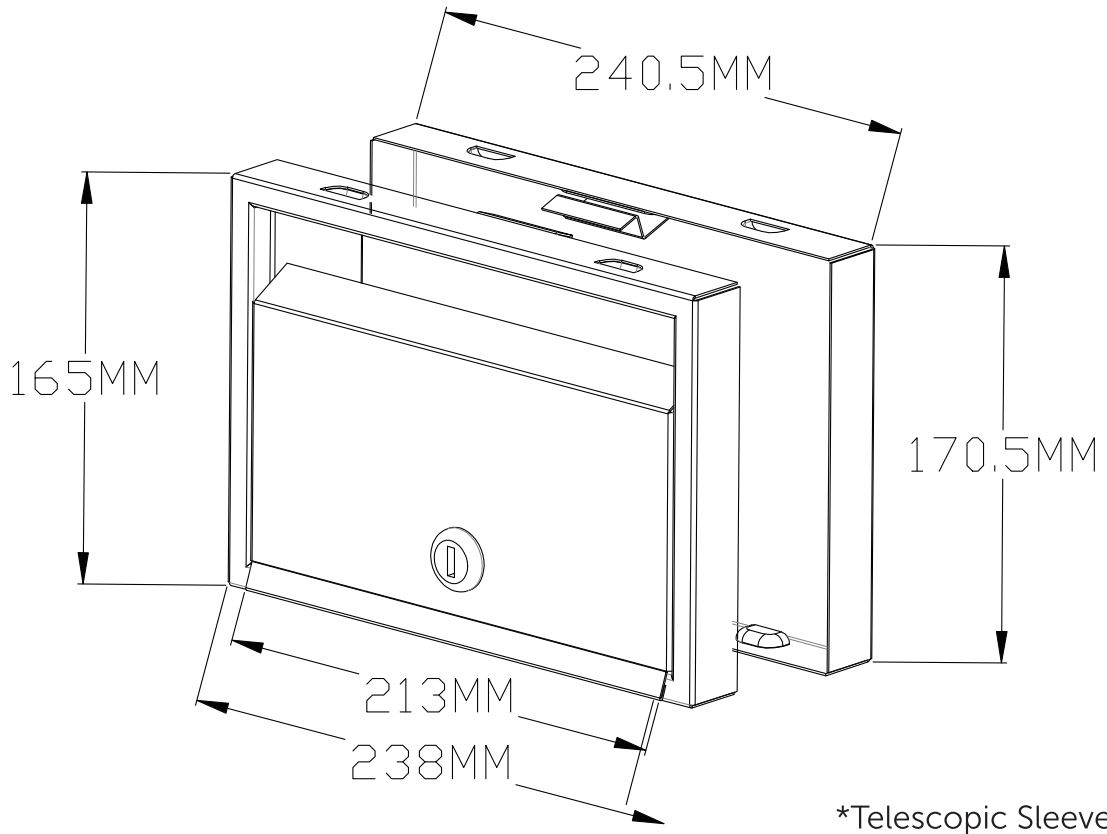

# Allora

A4 Front Opening Set

## Instructions

**SLEEVE FITS INTO  
1 BRICK WIDE BY 2  
BRICK HIGH CAVITY**

Build up brickwork to  
desired height and set  
letterbox in place

Complete remaining  
brickwork